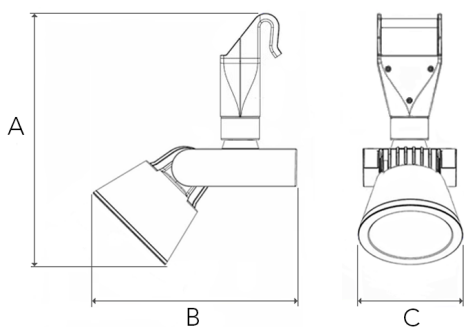

Spot		Medium		Flood	
16°		28°		40°	
m	ø	m	ø	m	ø
1.0	0.28	1.0	0.50	1.0	0.73
2.0	0.56	2.0	1.00	2.0	1.46
3.0	0.83	3.0	1.51	3.0	2.18

A 223 B 177 C 89 (mm)

Ultra mini Hook 2000

Technical specification

LED light fixture with hook and incorporated electronic driver and Chip on board.

Area of use Functional ceiling for indoor applications.

Technical data

Mains (input) voltage	220-240 V
Total weight	0,62 kg
Form of protection	IP 20, class I
Light source	LED
Operating position	360°/90°
Control gear	Electronicdriver, built in
Start time	Instant
Reflector	Anodised Aluminium
Beam spreads	Spot, Medium, Flood

Art no	Description	Color
277-570-10	Spot w/o glass, with Hook	White
277-571-10	Medium w/o glass, with Hook	White
277-572-10	Flood w/o glass, with Hook	White

Type	Delivered lumen output (lm)	System power (W)	EEI ³
930	1890	17	A++
940	1890	17	A++
840	1890	14	A++