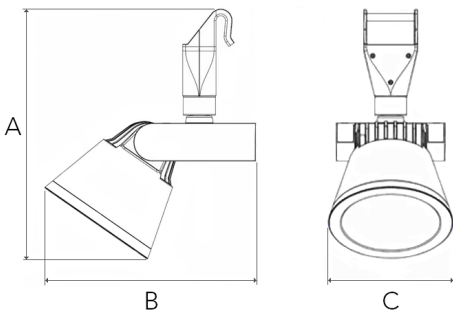

Spot		Medium		Flood		Wide Flood	
14°		26°		37°		55°	
m	ø	m	ø	m	ø	m	ø
1.0	0.24	1.0	0.47	1.0	0.68	1.0	1.05
2.0	0.48	2.0	0.94	2.0	1.35	2.0	2.10
3.0	0.72	3.0	1.41	3.0	2.03	3.0	3.15

A 263 B 222 C 132 (mm)

### Technical specification

LED light fixture with incorporated electronic gear and Chip on board. High quality reflectors with four different beam spreads. Lamp housing of die-cast aluminium for optimal cooling, long lifetime and low weight.

### Technical data

Mains (input) voltage	220-240 V
Total weight	1,2 kg
Form of protection	IP 20, class I
Light source	LED
Operating position	360°/90°
Start time	Instant
Driver	Built in
Optics	Metalized aluminum reflector
Beam spreads	Spot, Medium, Flood, Wide flood