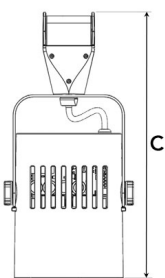

Spot		Medium		Flood		Wide Flood	
14°		26°		37°		55°	
m	ø	m	ø	m	ø	m	ø
1.0	0.24	1.0	0.47	1.0	0.68	1.0	1.05
2.0	0.48	2.0	0.94	2.0	1.35	2.0	2.10
3.0	0.72	3.0	1.41	3.0	2.03	3.0	3.15

A 162 B 121 C 297 (mm)

### Technical specification

Light fixture with incorporated electronic gear and Chip on board. High quality reflectors with four different beam spreads. Lamp housing of die-cast aluminium for optimal cooling, long lifetime and low weight. Black front ring.

### Technical data

Mains (input) voltage	220-240 V
Total weight	1,2 kg
Form of protection	IP 20, class I
Light source	LED
Operating position	360°/90°
Driver	Built in
Optics	Metalized aluminum reflector
Beam spreads	Spot, Medium, Flood, Wide flood