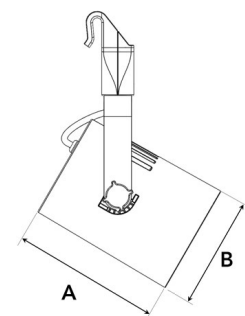

Spot		Medium		Flood		Wide Flood	
14°		26°		37°		55°	
m	ø	m	ø	m	ø	m	ø
1.0	0.24	1.0	0.47	1.0	0.68	1.0	1.05
2.0	0.48	2.0	0.94	2.0	1.35	2.0	2.10
3.0	0.72	3.0	1.41	3.0	2.03	3.0	3.15

A 162 B 121 C 297 (mm)

### Technical specification

Light fixture with incorporated electronic gear and Chip on board. High quality reflectors with four different beam spreads. Lamp housing of die-cast aluminium for optimal cooling, long lifetime and low weight. Black front ring.

### Technical data

Mains (input) voltage	220-240 V
Total weight	1,2 kg
Form of protection	IP 20, class I
Light source	LED
Operating position	360°/90°
Driver	Built in
Optics	Metalized aluminum reflector
Beam spreads	Spot, Medium, Flood, Wide flood