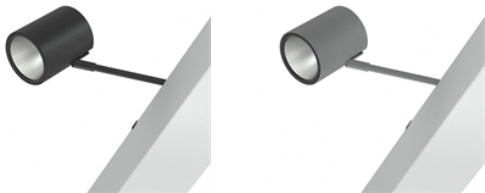

EasyPoint 4

Spot		Medium		Flood	
18°		31°		42°	
m	ø	m	ø	m	ø
1.0	0.31	1.0	0.52	1.0	0.76
2.0	0.62	2.0	1.05	2.0	1.52
3.0	0.93	3.0	1.57	3.0	2.28

A 74 B 225 C 103 D 84 E 150 (mm)

Technical specification

Light fixture with incorporated electronic gear and Chip on board. High quality reflectors with three different beam spreads. Lamp housing of die-cast aluminium for optimal cooling, long lifetime and low weight. Fixed power cable 3,5m with plug.

Model and colors Available in white, black and grey.

Area of use Functional ceiling for indoor applications.

Technical data

Mains (input) voltage	220-240 V
Total weight	1,3 kg
Form of protection	IP 20, class I
Light source	LED
Operating position	360°/90°
Start time	Instant
Driver	Built in
Optics	Metalized aluminum reflector
Beam spreads	Spot, Medium, Flood