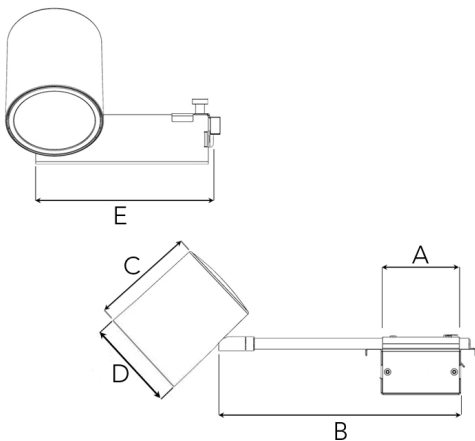

EasyPoint 4

Spot		Medium		Flood	
18°		31°		42°	
m	ø	m	ø	m	ø
1.0	0.31	1.0	0.52	1.0	0.76
2.0	0.62	2.0	1.05	2.0	1.52
3.0	0.93	3.0	1.57	3.0	2.28

A 74 B 225 C 103 D 84 E 150 (mm)

Technical specification

Light fixture with incorporated electronic gear and Chip on board. High quality reflectors with three different beam spreads. Lamp housing of die-cast aluminium for optimal cooling, long lifetime and low weight. Fixed power cable 3,5m with plug.

Model and colors Available in white, black and grey.

Area of use Functional ceiling for indoor applications.

Technical data

Mains (input) voltage	220-240 V
Total weight	1,3 kg
Form of protection	IP 20, class I
Light source	LED
Operating position	360°/90°
Start time	Instant
Driver	Built in
Optics	Metalized aluminum reflector
Beam spreads	Spot, Medium, Flood

Type	Delivered lumen output (lm)	System power (W)	EEI ³
930	2800	24	A++
940	2800	24,5	A++
840	2900	22	A++

Note

The above article numbers applies to 930.

Product available in other Kelvin temperatures on request. Final shipping destination may require minor modifications of components as well as article numbers, be sure to state the country in which the fixtures will be used.