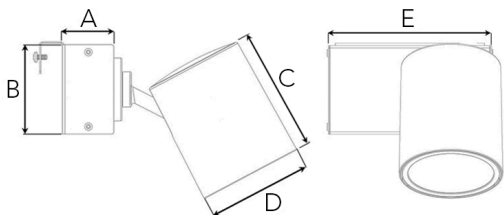

Spot		Medium		Flood	
18°		31°		42°	
m	ø	m	ø	m	ø
1.0	0.31	1.0	0.52	1.0	0.76
2.0	0.62	2.0	1.05	2.0	1.52
3.0	0.93	3.0	1.57	3.0	2.28

A 41 B 72 C 103 D 84 E 131 (mm)

EasyPoint 3

Technical specification

Light fixture with incorporated electronic gear and Chip on board. High quality reflectors with three different beam spreads. Lamp housing of die-cast aluminium for optimal cooling, long lifetime and low weight. Fixed power cable 3,5m with plug.

Model and colors Available in white, black and grey.

Area of use Functional ceiling for indoor applications.

Technical data

Mains (input) voltage	220-240 V
Total weight	1,2 kg
Form of protection	IP 20, class I
Light source	LED
Operating position	360°/90°
Start time	Instant
Driver	Built in
Optics	Metalized aluminum reflector
Beam spreads	Spot, Medium, Flood

Type	Delivered lumen output (lm)	System power (W)	EEI ³
930	2800	24	A++
940	2800	24,5	A++
840	2900	22	A++

Note

The above article numbers applies to 930.

Product available in other Kelvin temperatures on request. Final shipping destination may require minor modifications of components as well as article numbers, be sure to state the country in which the fixtures will be used.