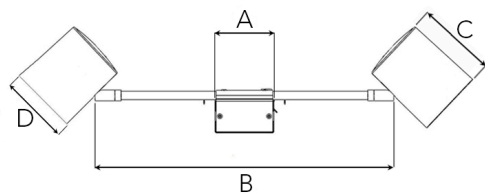

Spot		Medium		Flood	
18°		31°		42°	
m	ø	m	ø	m	ø
1.0	0.31	1.0	0.52	1.0	0.76
2.0	0.62	2.0	1.05	2.0	1.52
3.0	0.93	3.0	1.57	3.0	2.28

A 74 B 400 C 103 D 84 E 150 (mm)

EasyPoint 2

Technical specification

Light fixture with incorporated electronic gear and Chip on board. High quality reflectors with three different beam spreads. Lamp housing of die-cast aluminium for optimal cooling, long lifetime and low weight. Fixed power cable 3,5m with plug.

Model and colors Available in white, black and grey.

Area of use Functional ceiling for indoor applications.

Technical data

Mains (input) voltage	220-240 V
Total weight	1,65 kg
Form of protection	IP 20, class I
Light source	LED
Operating position	360°/90°
Start time	Instant
Driver	Built in
Optics	Metalized aluminum reflector
Beam spreads	Spot, Medium, Flood

Type	Delivered lumen output (lm)	System power (W)	EEI ³
930	2 x 2800	2 x 24	A++
940	2 x 2800	2 x 24,5	A++
840	2 x 2900	2 x 22	A++

Note

The above article numbers applies to 930.

Product available in other Kelvin temperatures on request. Final shipping destination may require minor modifications of components as well as article numbers, be sure to state the country in which the fixtures will be used.