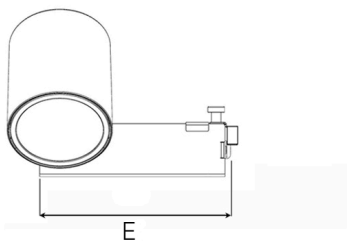

Spot		Medium		Flood	
18°		31°		42°	
m	ø	m	ø	m	ø
1.0	0.31	1.0	0.52	1.0	0.76
2.0	0.62	2.0	1.05	2.0	1.52
3.0	0.93	3.0	1.57	3.0	2.28

A 74 B 400 C 103 D 84 E 150 (mm)

EasyPoint 2

Technical specification

Light fixture with incorporated electronic gear and Chip on board. High quality reflectors with three different beam spreads. Lamp housing of die-cast aluminium for optimal cooling, long lifetime and low weight. Fixed power cable 3,5m with plug.

Model and colors Available in white, black and grey.

Area of use Functional ceiling for indoor applications.

Technical data

Mains (input) voltage	220-240 V
Total weight	1,65 kg
Form of protection	IP 20, class I
Light source	LED
Operating position	360°/90°
Start time	Instant
Driver	Built in
Optics	Metalized aluminum reflector
Beam spreads	Spot, Medium, Flood

Type	Delivered lumen output (lm)	System power (W)	EEI ³
930	2 x 2800	2 x 24	A++
940	2 x 2800	2 x 24,5	A++
840	2 x 2900	2 x 22	A++

Note

The above article numbers applies to 930.

Product available in other Kelvin temperatures on request. Final shipping destination may require minor modifications of components as well as article numbers, be sure to state the country in which the fixtures will be used.