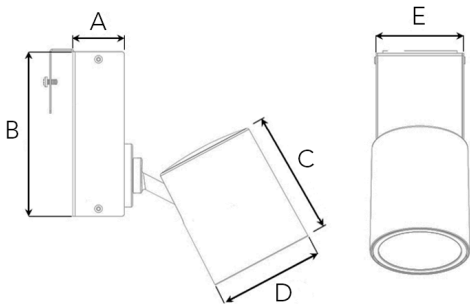

Spot		Medium		Flood	
	18°		31°		42°
m	ø	m	ø	m	ø
1.0	0.31	1.0	0.52	1.0	0.76
2.0	0.62	2.0	1.05	2.0	1.52
3.0	0.93	3.0	1.57	3.0	2.28

A 41 B 131 C 103 D 84 E 73 (mm)

### Technical specification

Light fixture with incorporated electronic gear and Chip on board. High quality reflectors with three different beam spreads. Lamp housing of die-cast aluminium for optimal cooling, long lifetime and low weight. Fixed power cable 3,5m with plug.

### Technical data

Mains (input) voltage	220-240 V
Total weight	1,2 kg
Form of protection	IP 20, class I
Light source	LED
Operating position	360°/90°
Start time	Instant
Driver	Built in
Optics	Metalized aluminum reflector
Beam spreads	Spot, Medium, Flood