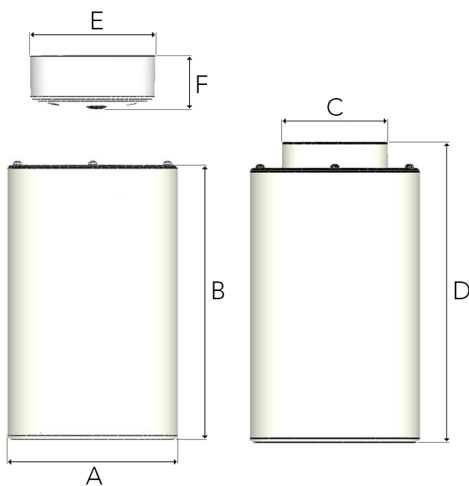

Pendix 3000

Technical specification

Pendant for LED lamps. High quality cylindrical reflectors with four different beam spreads. Housing of aluminium.

Model and colors Available in white, black or grey. Cable length 4m.

Area of use Pendant for wire or ceiling mount.

Technical data

Mains (input) voltage	220-240 V
Total weight	2,5 kg
Form of protection	IP 20, class I
Light source	LED
Operating position	Vertical
Driver	Built in
Optics	Metalized aluminum reflector
Beam spreads	Spot, Medium, Flood, Wide flood

Spot		Medium		Flood		Wide Flood	
14°		26°		37°		55°	
m	ø	m	ø	m	ø	m	ø
1.0	0.24	1.0	0.47	1.0	0.68	1.0	1.05
2.0	0.48	2.0	0.94	2.0	1.35	2.0	2.10
3.0	0.72	3.0	1.41	3.0	2.03	3.0	3.15

Art no	Description	Color
290-510-10	Spot	White
290-510-20	Spot	Black
290-510-30	Spot	Grey
290-511-10	Medium	White
290-511-20	Medium	Black
290-511-30	Medium	Grey
290-512-10	Flood	White
290-512-20	Flood	Black
290-512-30	Flood	Grey
290-513-10	Wide flood	White
290-513-20	Wide flood	Black
290-513-30	Wide flood	Grey

A 159 B 256 C 99 D 281 E 117 (mm)

Type	Delivered lumen output (lm)	System power (W)	EEI ³
930	2760	22,8	A++
940	2800	24,5	A++
840	2900	22	A++

Note

The above article numbers applies to 930.

Product available with FOOD COB on request. Final shipping destination may require minor modifications of components as well as catalogue numbers, be sure to state the country in which the fixtures will be used.