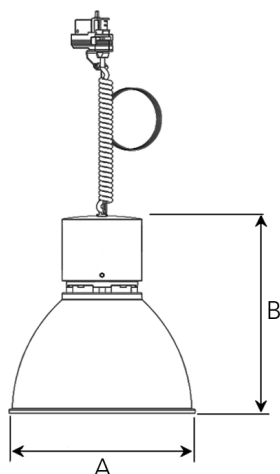

Note

The above article numbers applies to 930.

Product available with DALI option on request. Final shipping destination may require minor modifications of components as well as article numbers, be sure to state the country in which the fixtures will be used. Special versions can also be produced depending on quantity.