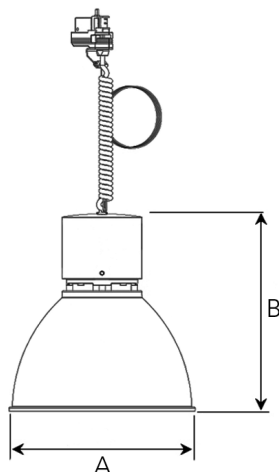

Globe mini COB 3000 Gold

Technical specification

Pendant light with incorporated electronic gear for LED lamps. High quality reflector with different beam spreads.

Model and colors Available in black shade with gold reflector or aluminium.

Area of use Pendant light for indoor applications.

Technical data

Mains (input) voltage	220-240 V
Total weight	2,8 kg
Form of protection	IP 20, class I
Light source	LED
Operating position	Vertical
Start time	Instant
Driver	Built in
Optics	Opaque diffuser/Optic lens
Beam spreads	Spot, Medium, Flood

Type	Delivered lumen output (lm)	System power (W)	EEI ³
930 Spot	3100	40	A
930 Medium	3000	34	A
930 Flood	3000	34	A

Note

The above article numbers applies to 930.

Product available with DALI option on request. Final shipping destination may require minor modifications of components as well as article numbers, be sure to state the country in which the fixtures will be used. Special versions can also be produced depending on quantity.

A 304 B 326 (mm)