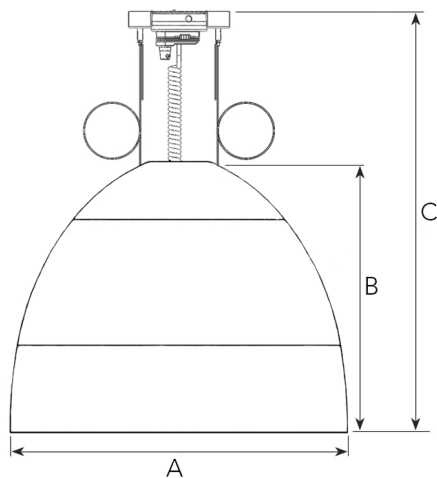

### Technical specification

Pendant with incorporated electronic gear for LED lamps. High quality lenses with different beam spreads.

**Model and colors** Lampshade available in black. Mounting for monopoint or track. Cable always in black. Extendable cable 6m.

### Technical data

Mains (input) voltage	220-240 V
Total weight	9 kg
Form of protection	IP 20, class I
Light source	LED
Operating position	Vertical
Start time	Instant
Driver	Built in
Optics	Transparent Polycarbonate
Beam spreads	Spot, Medium, Flood

Spot		Medium		Flood	
17°		23°		38°	
m	ø	m	ø	m	ø
1.0	0.30	1.0	0.41	1.0	0.70
2.0	0.60	2.0	0.83	2.0	1.39
3.0	0.91	3.0	1.24	3.0	2.09

Art no	Description	Color
221-560-20	Globe Maxi COB, Spot	Black
221-561-20	Globe Maxi COB, Medium	Black
221-562-20	Globe Maxi COB, Flood	Black
054-70-10	Monopoint with Bracket	White
054-70-20	Monopoint with Bracket	Black
054-70-30	Monopoint with Bracket	Grey

A 600 B 483 C 600 (mm)