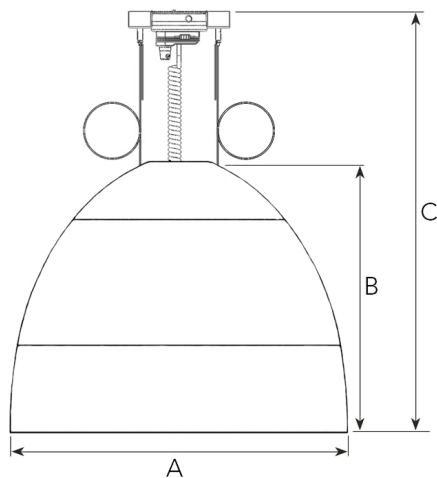

Globe Maxi COB 3000

Technical specification

Pendant with incorporated electronic gear for LED lamps. High quality lenses with different beam spreads.

Model and colors Lampshade available in black. Mounting for monopoint or track. Cable always in black. Extendable cable 6m.

Area of use Pendant for indoor applications.

Technical data

Mains (input) voltage	220-240 V
Total weight	9 kg
Form of protection	IP 20, class I
Light source	LED
Operating position	Vertical
Start time	Instant
Driver	Built in
Optics	Transparent Polycarbonate
Beam spreads	Spot, Medium, Flood

Spot		Medium		Flood	
17°		23°		38°	
m	ø	m	ø	m	ø
1.0	0.30	1.0	0.41	1.0	0.70
2.0	0.60	2.0	0.83	2.0	1.39
3.0	0.91	3.0	1.24	3.0	2.09

A 600 B 483 C 600 (mm)

Art no	Description	Color
221-558-20	Globe Maxi COB, Spot	Black
221-559-20	Globe Maxi COB, Medium	Black
221-552-20	Globe Maxi COB, Flood	Black
054-70-10	Monopoint with Bracket	White
054-70-20	Monopoint with Bracket	Black
054-70-30	Monopoint with Bracket	Grey

Type	Delivered lumen output (lm)	System power (W)	EEI ³
930	2700	25	A+
940	2700	25	A+
840	2800	23	A++

Note

The above article numbers applies to 930.

Product available with DALI option on request. Final shipping destination may require minor modifications of components as well as article numbers, be sure to state the country in which the fixtures will be used. Special versions can also be produced depending on quantity.