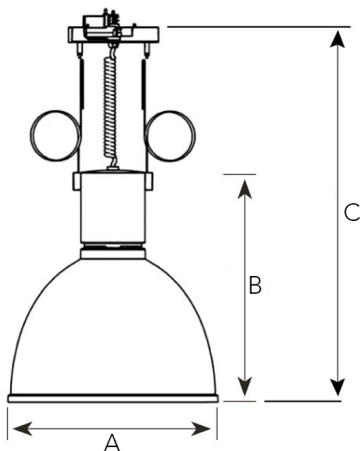

Globe COB 4000

Technical specification

Pendant with incorporated electronic gear for LED lamps. High quality lenses with different beam spreads.

Model and colors Lampshade available in brushed aluminium. Mounting for monopoint or track. Cable always in black. Extendable cable 6m.

Area of use Pendant for indoor applications.

Technical data

| | |
|-----------------------|---------------------------|
| Mains (input) voltage | 220-240 V |
| Total weight | 4,43 kg |
| Form of protection | IP 20, class I |
| Light source | LED |
| Operating position | Vertical |
| Start time | Instant |
| Driver | Built in |
| Optics | Transparent Polycarbonate |
| Beam spreads | Spot, Medium, Flood |

| Spot | | Medium | | Flood | |
|------|------|--------|------|-------|------|
| 17° | | 23° | | 38° | |
| m | ø | m | ø | m | ø |
| 1.0 | 0.30 | 1.0 | 0.41 | 1.0 | 0.70 |
| 2.0 | 0.60 | 2.0 | 0.83 | 2.0 | 1.39 |
| 3.0 | 0.91 | 3.0 | 1.24 | 3.0 | 2.09 |

A 424 B 480 C 600 (mm)

| Art no | Description | Color |
|------------|------------------------|-----------|
| 221-540-20 | Globe COB, Spot | Black |
| 221-540-32 | Globe COB, Spot | Dark Grey |
| 221-541-20 | Globe COB, Medium | Black |
| 221-541-32 | Globe COB, Medium | Dark Grey |
| 221-542-20 | Globe COB, Flood | Black |
| 221-542-32 | Globe COB, Flood | Dark Grey |
| 054-70-10 | Monopoint with Bracket | White |
| 054-70-20 | Monopoint with Bracket | Black |
| 054-70-30 | Monopoint with Bracket | Grey |
| 054-71-10 | Track bracket | White |
| 054-71-20 | Track bracket | Black |